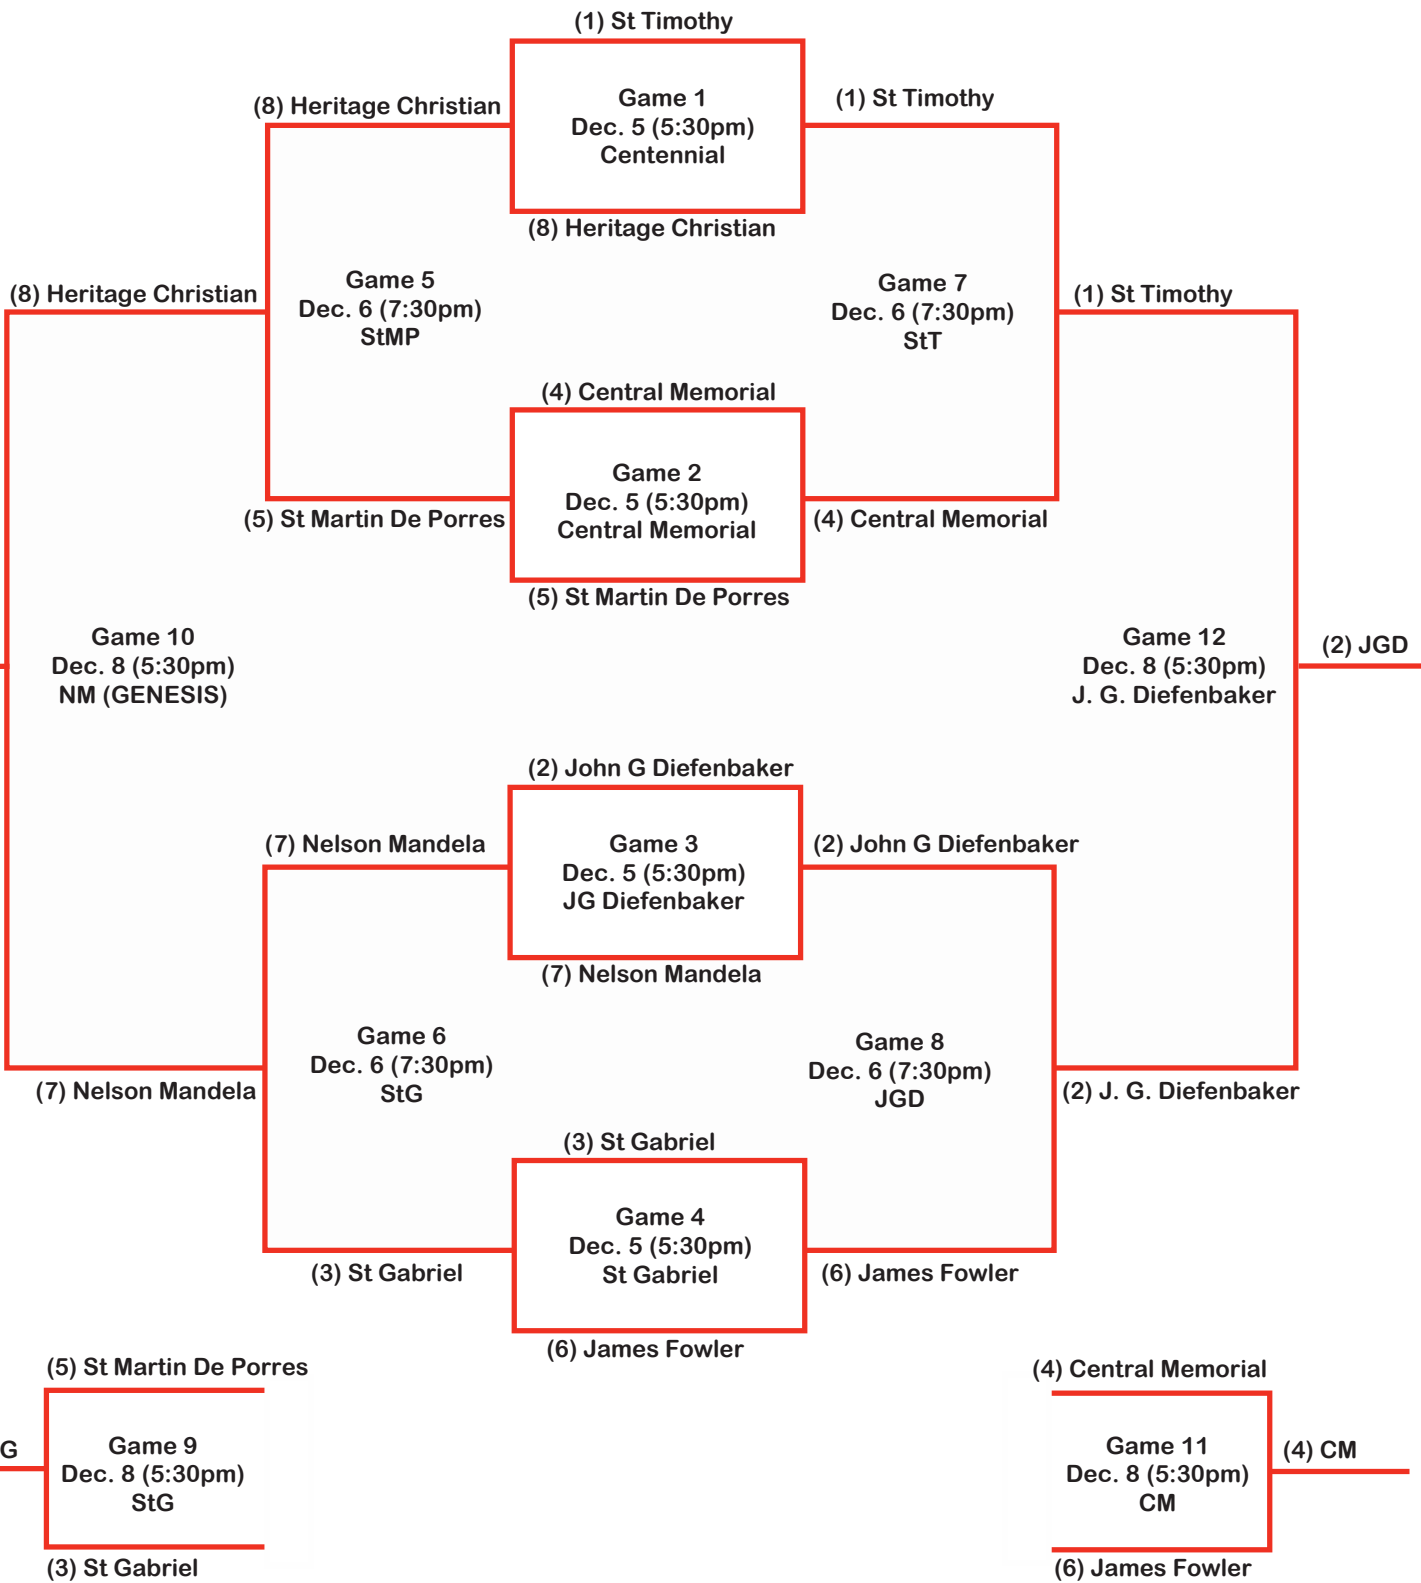

Shaw TV Girls C Division

Highest Ranked Team is Home & Wears White