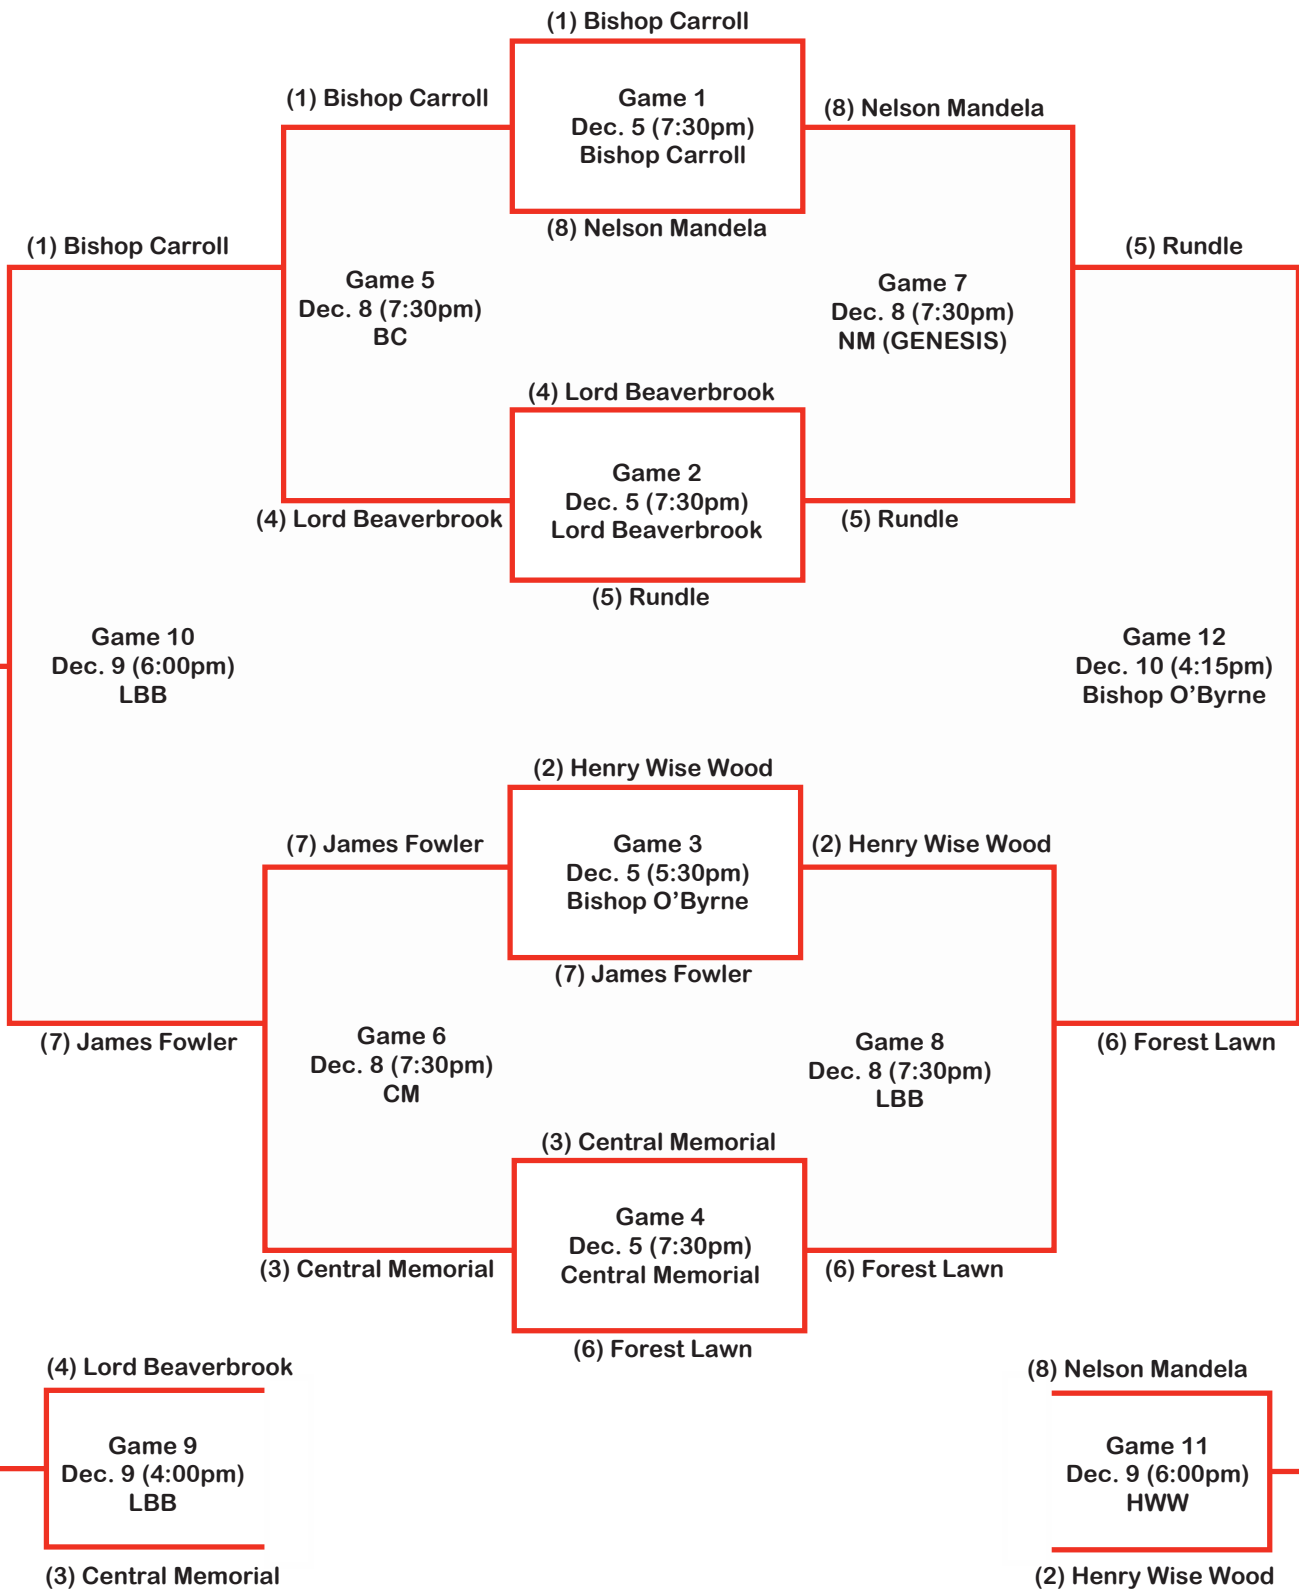

## Shaw TV Boys B Division

Highest Ranked Team is Home & Wears White