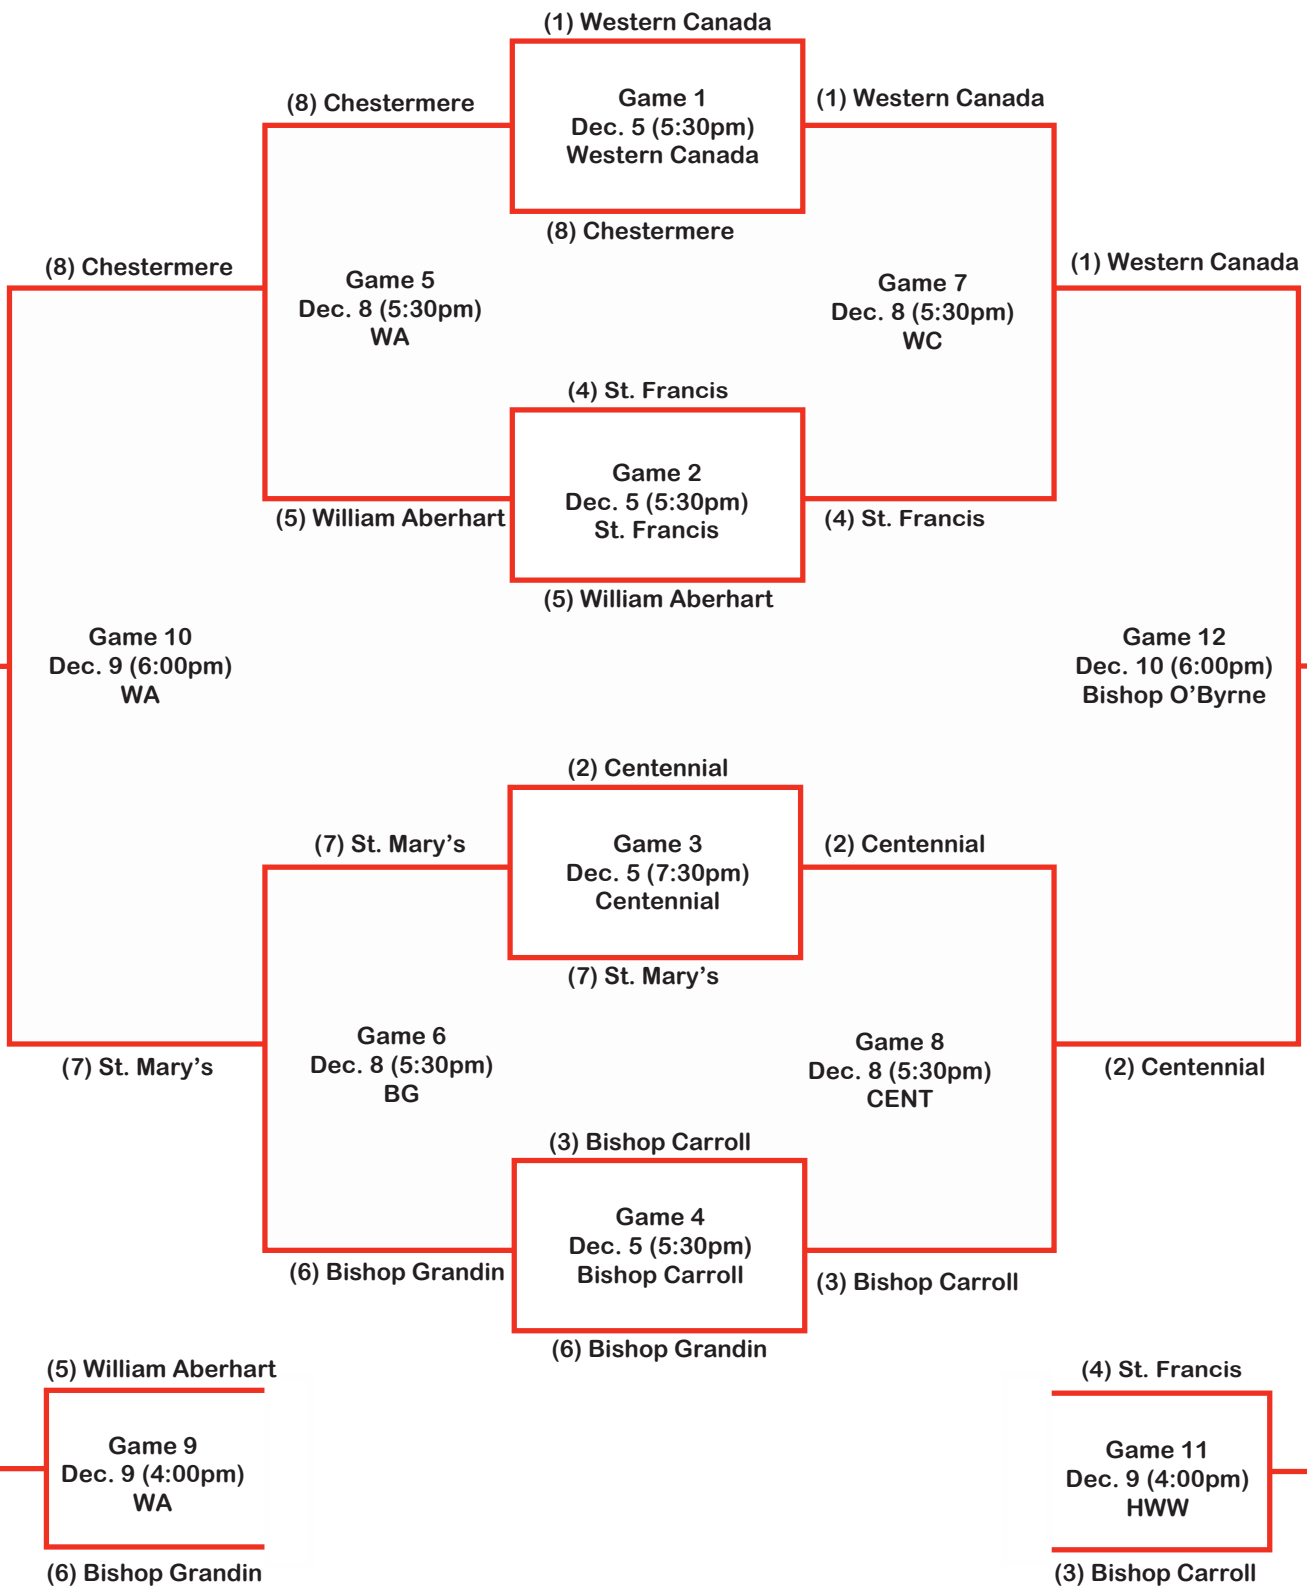

CSHSAA

PRESENTS

Big Mountain Girls A Division

Highest Ranked Team is Home & Wears White